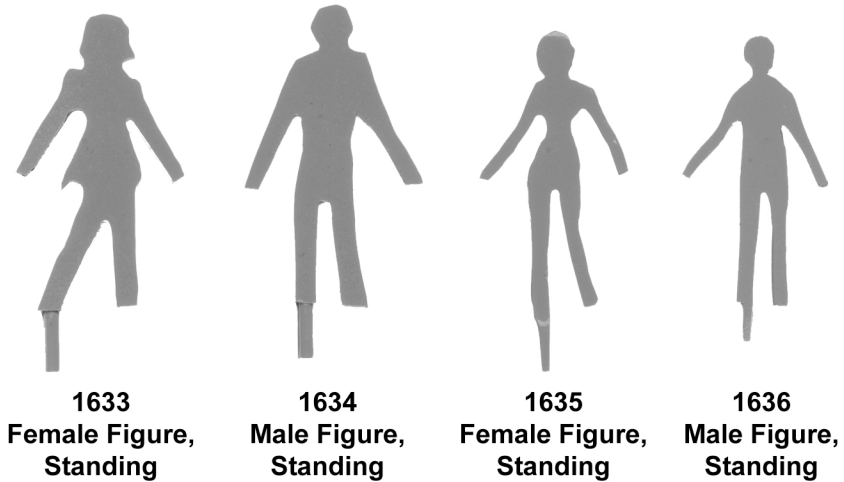

“2-D Silhouettes” (Bendable)

1/2”
Scale

.....
Showing
thickness and
BENDABLE
feature of
these products.
.....

1/4”
Scale

1633 Female Figure, Standing
1634 Male Figure, Standing
1635 Female Figure, Standing
1636 Male Figure, Standing

All images shown actual size.

Microform Models, Inc. Toll Free 1-877-489-3011