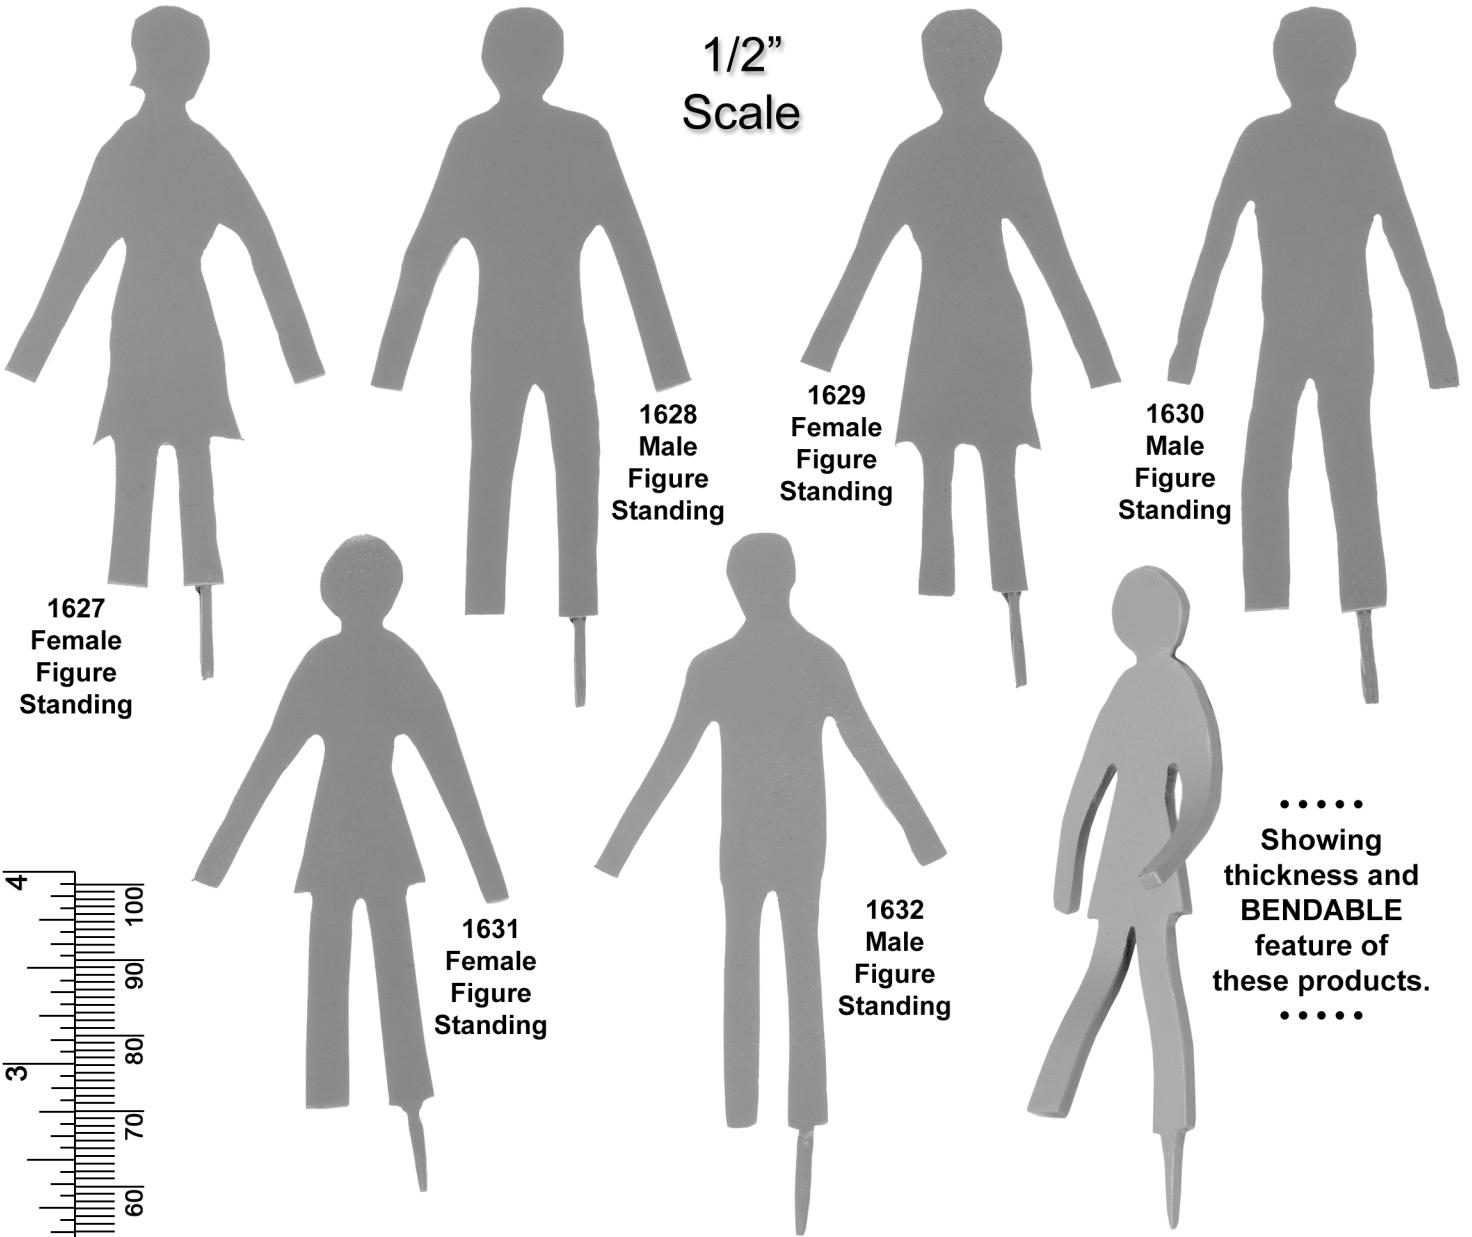

“2-D Silhouettes” (Bendable)

1/2”
Scale

.....
Showing
thickness and
BENDABLE
feature of
these products.
.....

1/4”
Scale

1633 Female Figure, Standing
1634 Male Figure, Standing
1635 Female Figure, Standing
1636 Male Figure, Standing

All images shown actual size.

Microform Models, Inc. Toll Free 1-877-489-3011