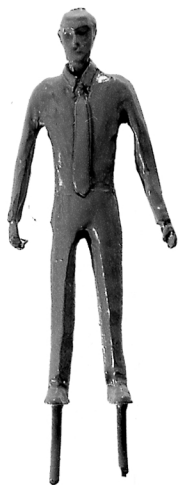

3/8" = 1: 31.5 Metric

(Continued)

464
Male Standing,
Suit

465
Male
Standing. Hat

466
Female
Standing

469
Girl,
Standing

471
Boy,
Standing

985
Male, Pedestal
Shirt & Tie

986
Male,
Standing,
Pedestal,
Shop

1025
Female
Standing,
Stylized

1027
Male,
Standing,
Stylized

1050
Male,
Standing,
Suit

1097
Male,
Standing,
Shop Coat

1185
Girl,
Standing

1186
Boy,
Standing

1187
Female,
Standing

1188
Male, Standing,
Shirt & Tie

A
Pedestal For:
469, 471,
1185, 1186

B
Pedestal For:
464, 465,
1097, 1188

1225
Male, Standing,
Arab

All images shown actual size.

Microform Models, Inc. Toll Free 1-877-489-3011